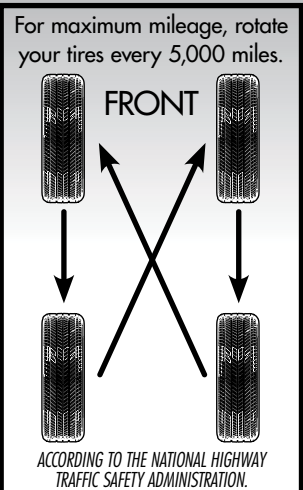

THE PLACE TO GET TIRES MATCHED EXACTLY TO YOUR TOYOTA!